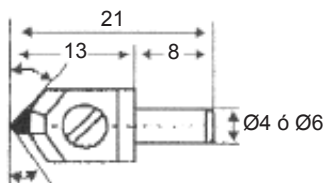

S-10
PERLA - PEARL

ANCHO mms.	DESCRIP.	COD. STOCK	COD. PRECIO
3	Perla - <i>Pearl</i> P	4T011390	TD011356
3	Perla - <i>Pearl</i> WS	4T011395	TD011356

S-10 ZIG-ZAG

ANCHO mms.	DESCRIP.	COD. STOCK	COD. PRECIO
3	140°	4T010200	
3	150°	4T010200B	TD011406
3	160°	4T010200D	
4	140°	4T010350	TD011406
4	150°	4T010352	
4	160°	4T010354	TD011406

PERFIL - PROPHILE 1
DENTADAS PLANAS - FLAT TOOTHED

HERRAMIENTAS - WIDIA - TOOLS

mms.	DESCRIP.	COD. STOCK	COD. PRECIO - PRICE
0.2	180°	1T011990	TD011990
0.25	180°	1T01199A	TD011990
0.3	180°	1T01199C	TD011990
0.4	180°	1T01199E	TD011990

DESCRIP.	COD. STOCK	COD. PRECIO - PRICE
180°	1T01197L	TD011970

PERFIL - PROPHILE 11
SIN DENTAR - NO TOOTHED

DESCRIP.	COD. STOCK	COD. PRECIO - PRICE
90°	1T011965	TD011972
110°	1T011967	TD011972
120°	1T011968	TD011972
130°	1T011969	TD011972
140°	1T011970	TD011972
150°	1T01197D	TD011972
160°	1T01197H	TD011972