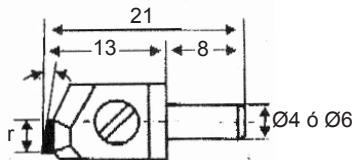

S-10
PERLA - PEARL

ANCHO mms.	DESCRIP.	COD. STOCK	COD. PRECIO
3	Perla - <i>Pearl</i> P	4T011390	TD011356
3	Perla - <i>Pearl</i> WS	4T011395	TD011356

S-10 ZIG-ZAG

ANCHO mms.	DESCRIP.	COD. STOCK	COD. PRECIO
3	140°	4T010200	
3	150°	4T010200B	TD011406
3	160°	4T010200D	
4	140°	4T010350	TD011406
4	150°	4T010352	
4	160°	4T010354	TD011406

PERFIL - PROPHILE 1
DENTADAS PLANAS - FLAT TOOTHED

HERRAMIENTAS - WIDIA - TOOLS

mms.	DESCRIP.	COD. STOCK	COD. PRECIO - PRICE
0.2	180°	1T011990	TD011990
0.25	180°	1T01199A	TD011990
0.3	180°	1T01199C	TD011990
0.4	180°	1T01199E	TD011990

DESCRIP.	COD. STOCK	COD. PRECIO - PRICE
180°	1T01197L	TD011970

PERFIL - PROPHILE 11
SIN DENTAR - NO TOOTHED

DESCRIP.	COD. STOCK	COD. PRECIO - PRICE
90°	1T011965	TD011972
110°	1T011967	TD011972
120°	1T011968	TD011972
130°	1T011969	TD011972
140°	1T011970	TD011972
150°	1T01197D	TD011972
160°	1T01197H	TD011972