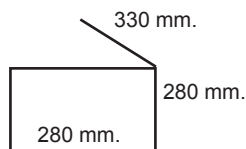

MUFLA - MUFFLE

COD. AM010748
KW. 5

HISPANA

de Maquinaria, S.A.

Tel. +34 93 3091707 Fax. + 34 93 3090702

e-mail: hispana@hispanaspain.com

internet: <http://www.hispanaspain.com>

C/ Can Cuiàs, 24-26 - Pol.Ind. Can Cuiàs, nave 20/1
Montcada i Reixac 08110 - Barcelona - España (Spain)